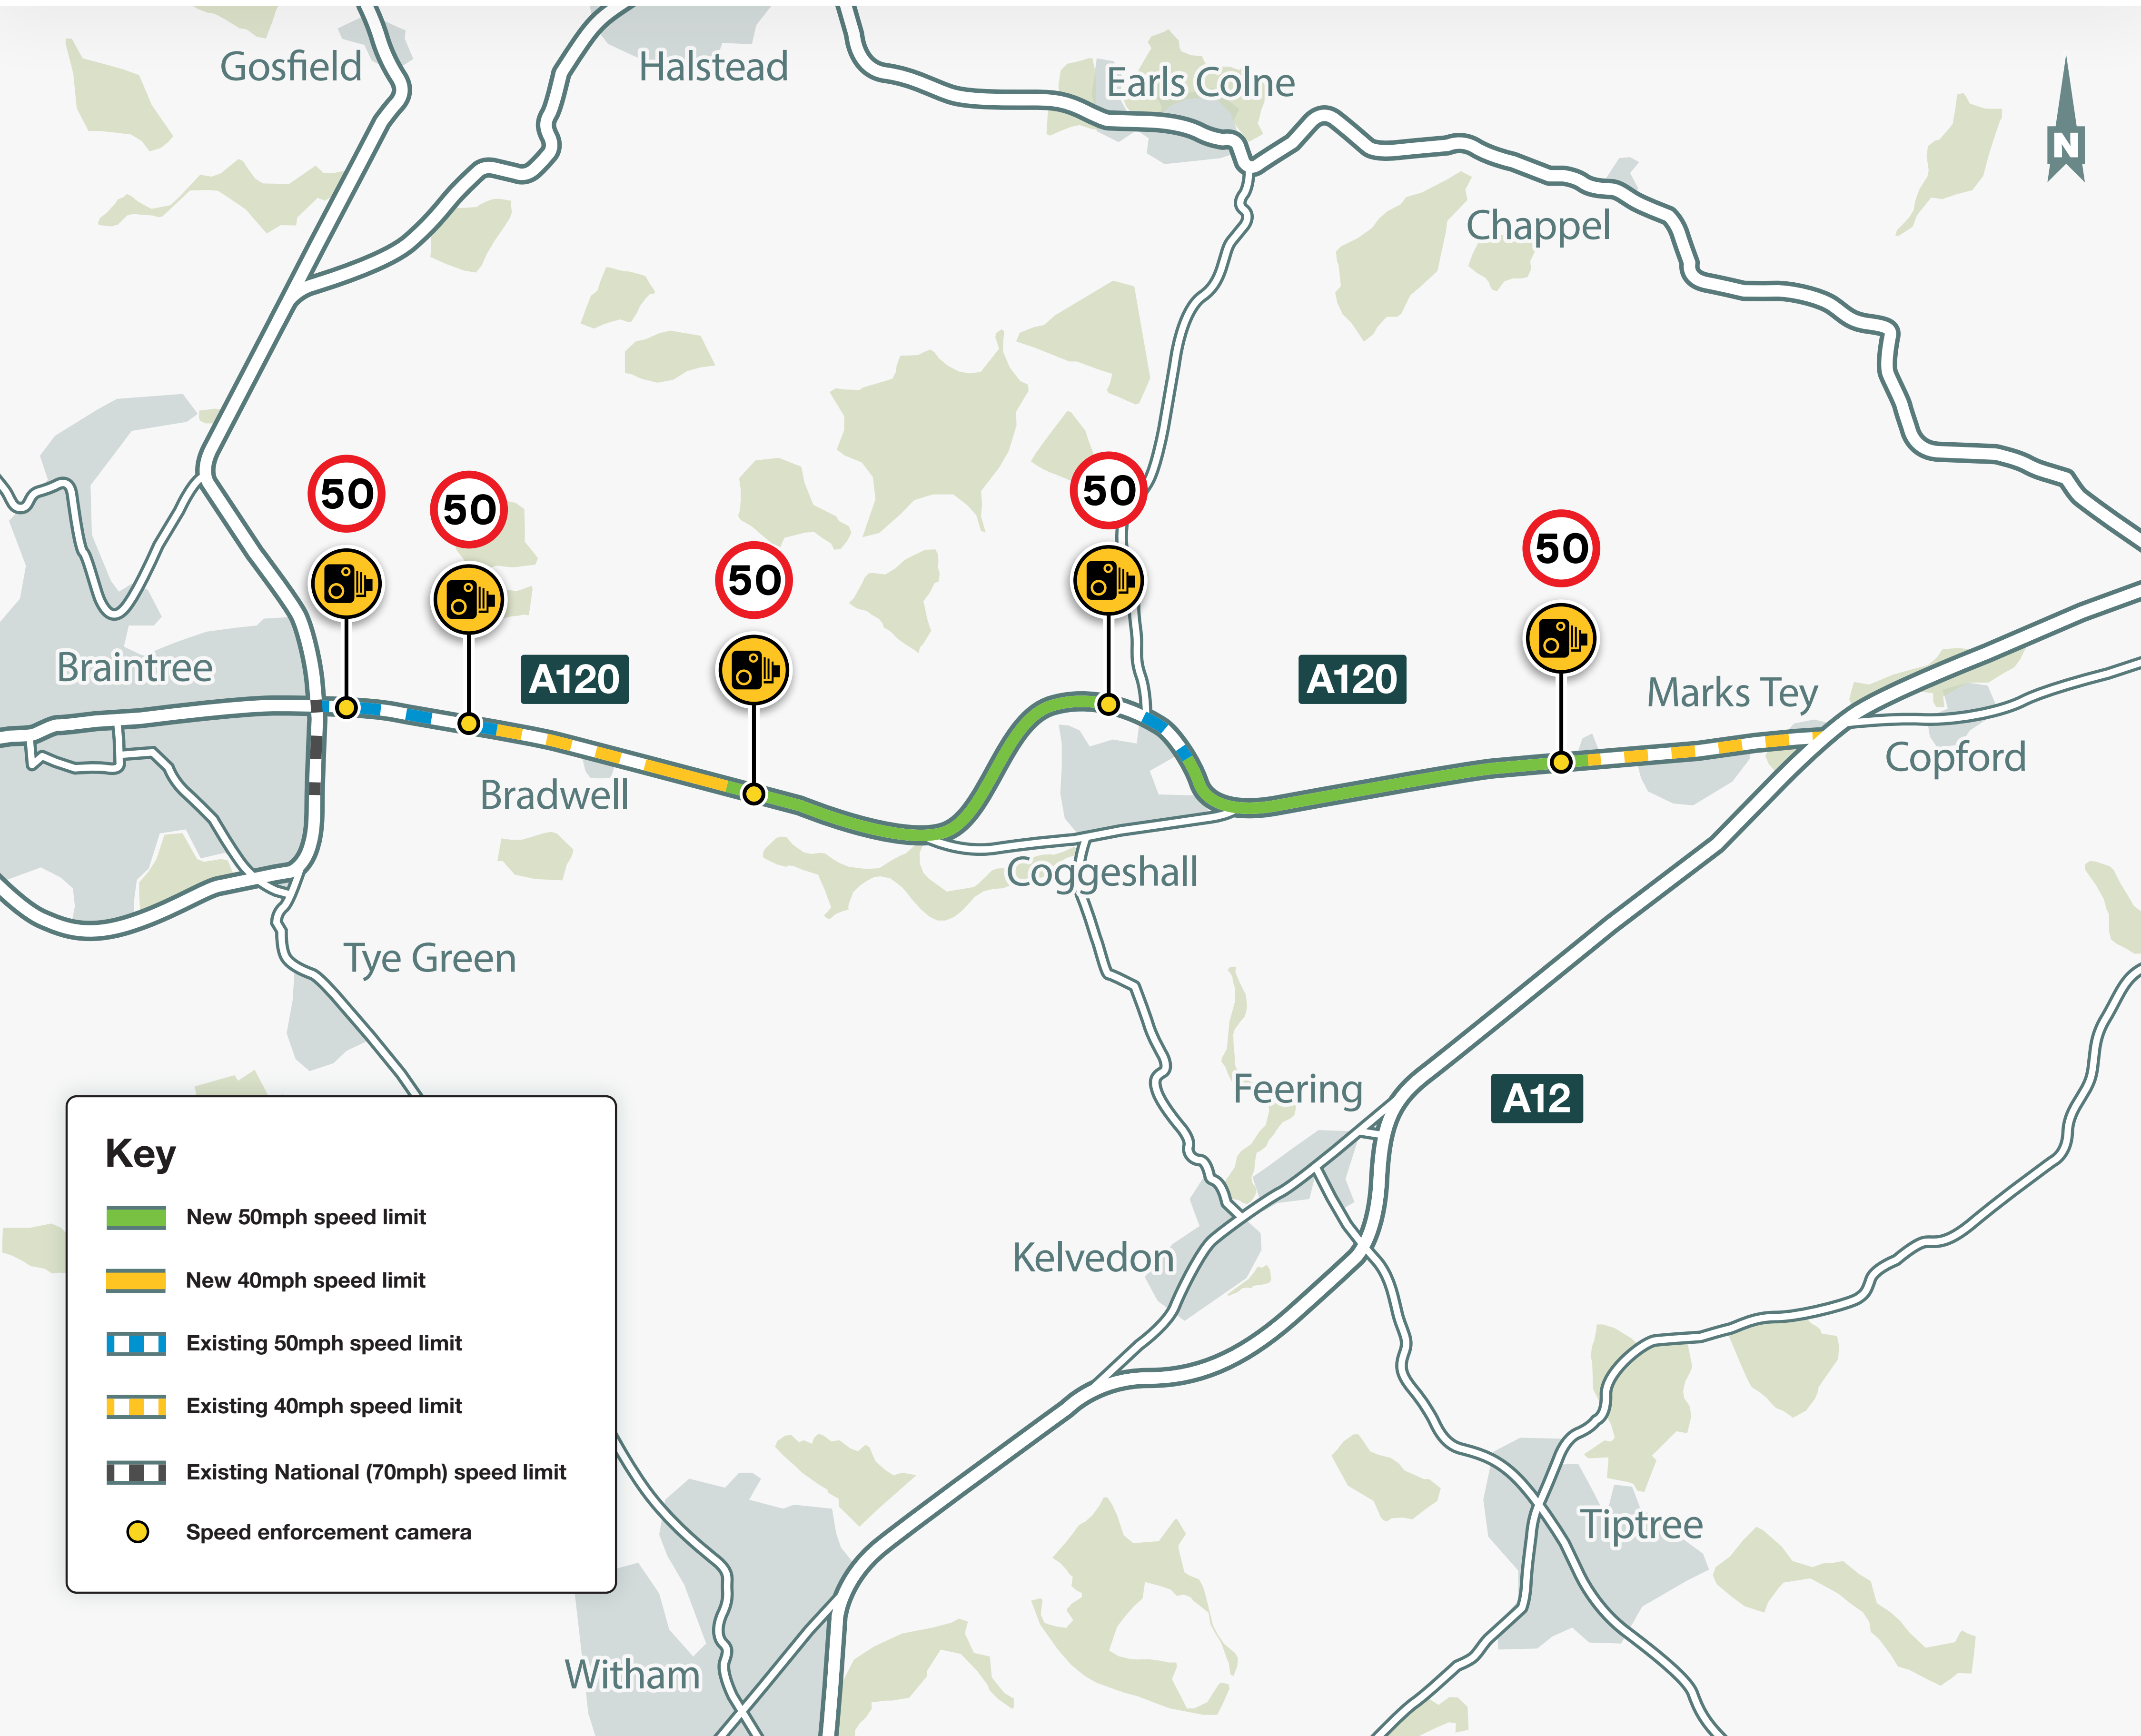

# Marks Farm Roundabout to Marks Tey

Speed reduction changes and new speed camera locations

**Key**

-  New 50mph speed limit
-  New 40mph speed limit
-  Existing 50mph speed limit
-  Existing 40mph speed limit
-  Existing National (70mph) speed limit
-  Speed enforcement camera