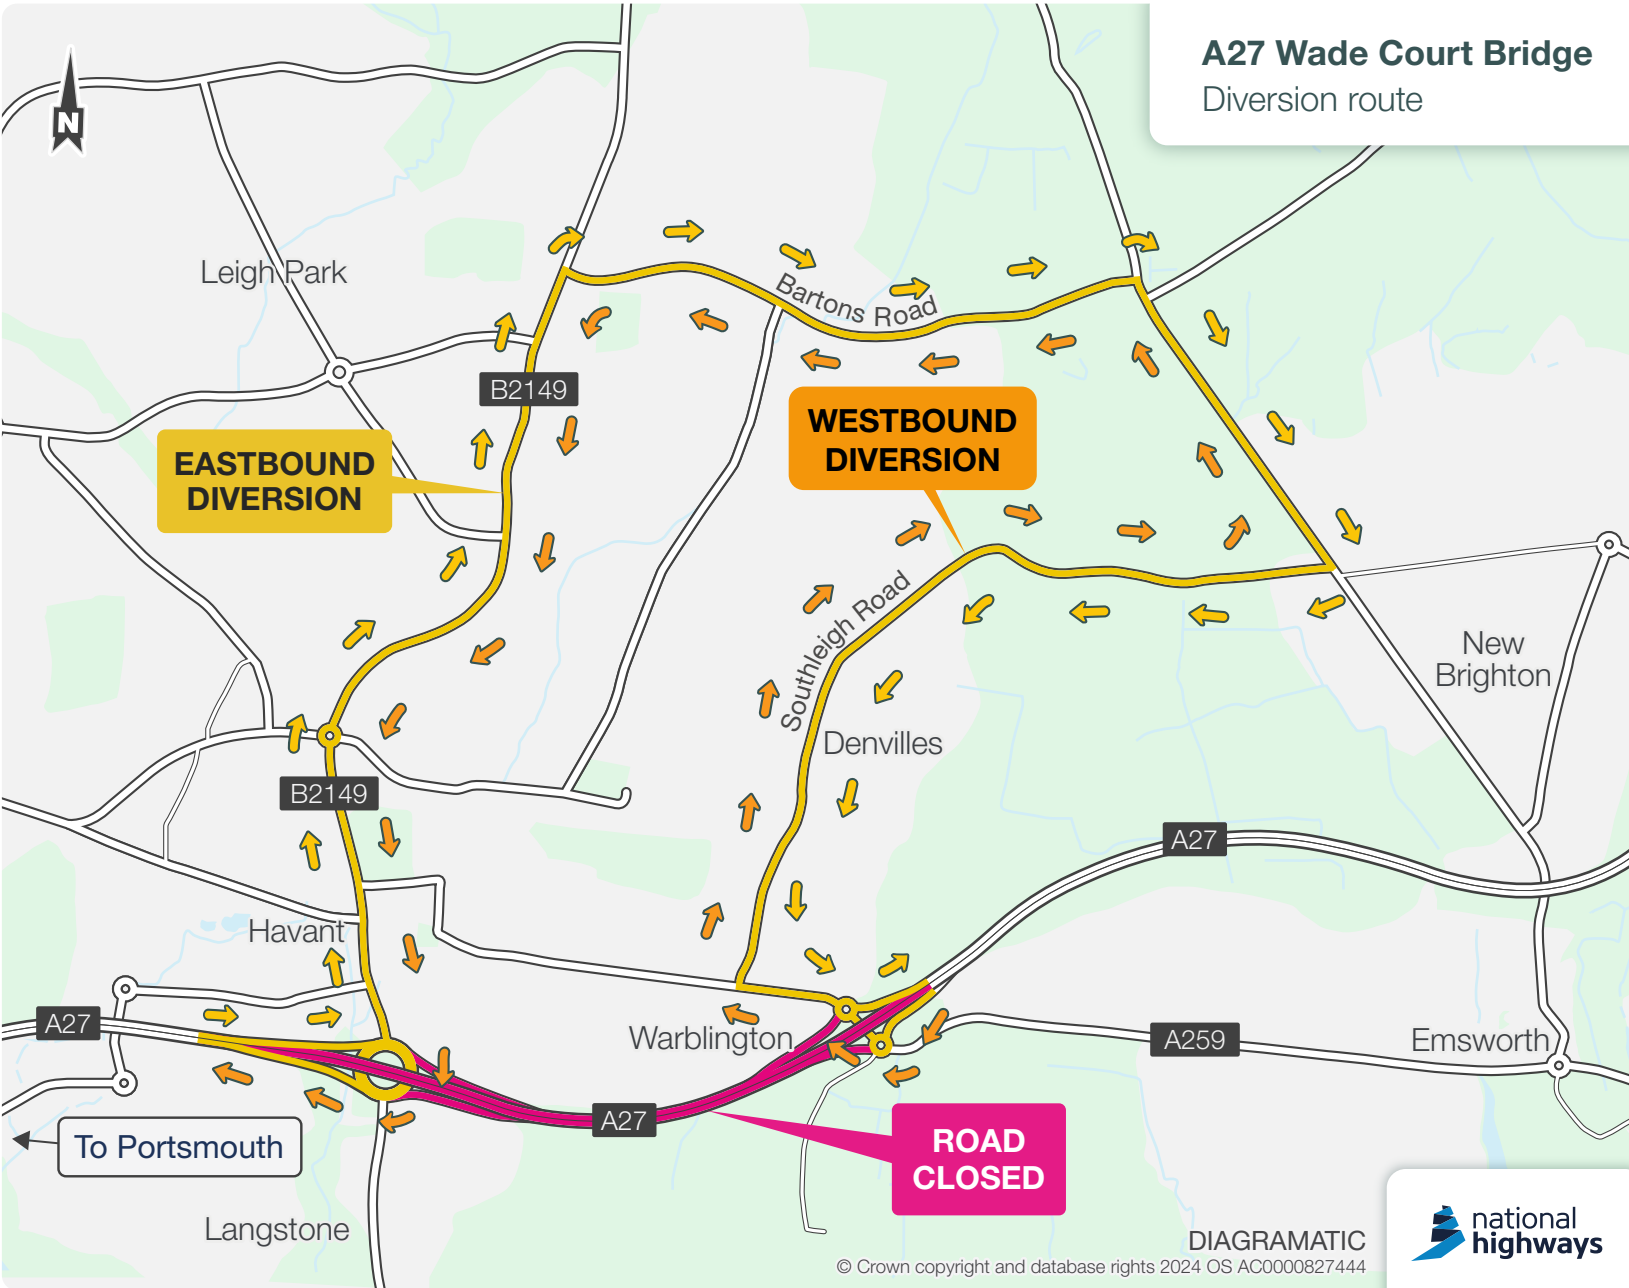

A27 Wade Court Bridge

Diversion route

DIAGRAMATIC

© Crown copyright and database rights 2024 OS AC0000827444